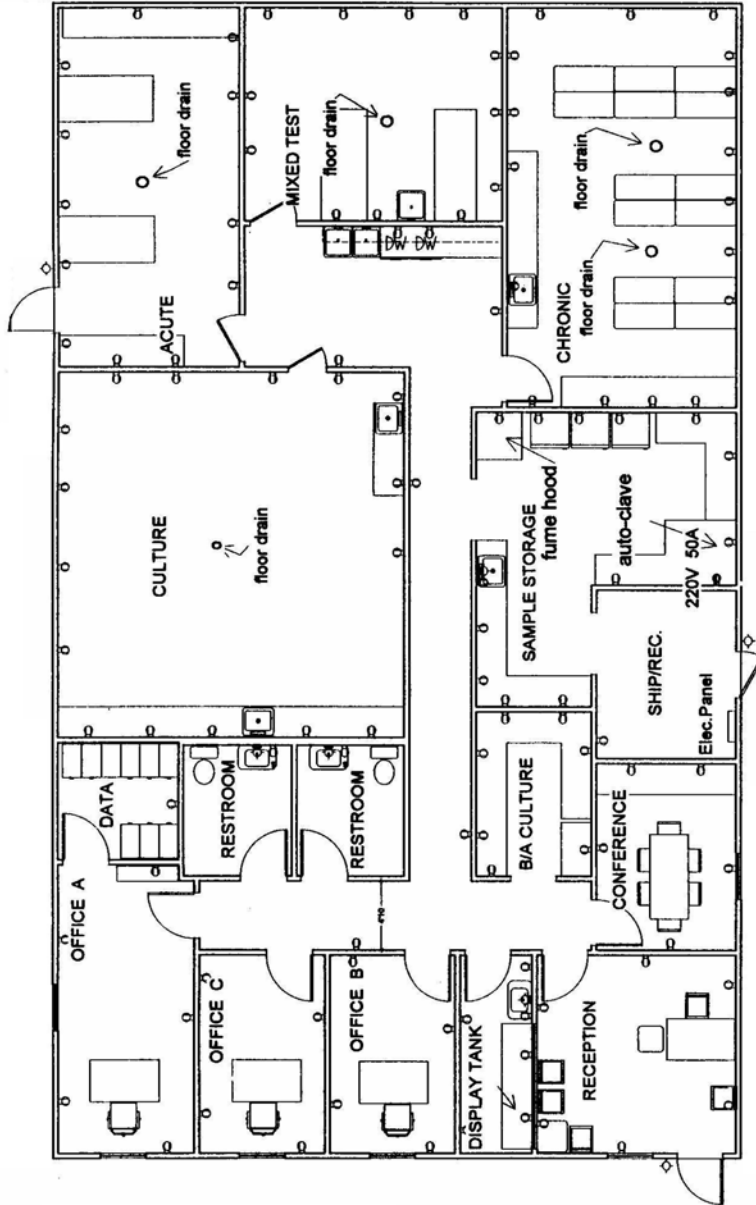

Laboratory Floor Plan  
Coastal Bioanalysts, Inc

**COASTAL BIOANALYSTS, INC.**  
Selden Scene Properties  
Parcel K - Gloucester Business Park  
Gloucester, VA 23061